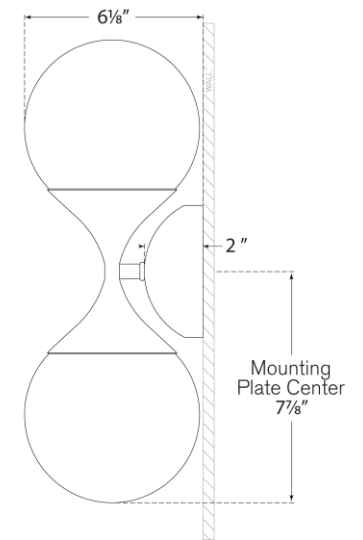

TEAR SHEET

Cristol Small Double Sconce

Item # ARN 2405PN-WG-EU

Designer: AERIN

Height: 39.4cm

Width: 15.2cm

Extension: 15.9cm

Backplate: 4.5" Round

Finishes: HAB, PN

Glass Options: WG

Socket: 2 - E14 Candelabra

Wattage: 2 - 40 B

IP Rating: IP20 Class I

Front View

Side View