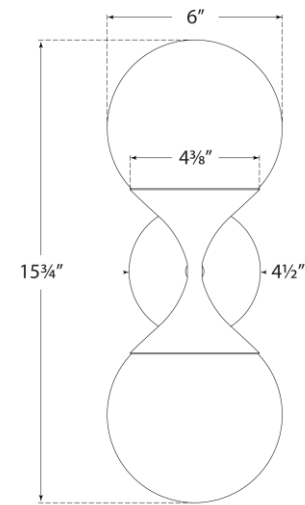

TEAR SHEET

Cristol Small Double Sconce

Item # ARN 2405PN-WG-EU

Designer: AERIN

Height: 39.4cm

Width: 15.2cm

Extension: 15.9cm

Backplate: 4.5" Round

Finishes: HAB, PN

Glass Options: WG

Socket: 2 - E14 Candelabra

Wattage: 2 - 40 B

IP Rating: IP20 Class I

Front View

Side View