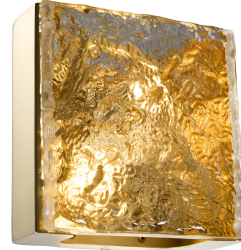

E I C H H O L T Z

25 YEARS OF LUXURY

SPECIFICATION SHEET

Item no.	111585
Item description	Wall Lamp St Kitts brass plated glass
Category	Lighting
Type	Wall lamps
Country of origin	India

ITEM MEASUREMENTS (CM / KG)

Dimensions	A. 24 B. 12,5 C. 23 cm
Net weight	5

Dimensions are indicated as follows: **A = width | B = depth | C = height**

SPECIFICATIONS

Material(s)	Glass Stainless steel Brass
Finish(es)/colour(s)	Gold finish hand made glass
Suitable for	Indoor use only
Lamp holder type qty	E14 2
Switch	No
Dimmer	Not included
Wire type	2 x 0,75
Wire length (cm)	50
Plug type	Not applicable
Max. wattage	40 watt
Stainless steel grade	SAE 201