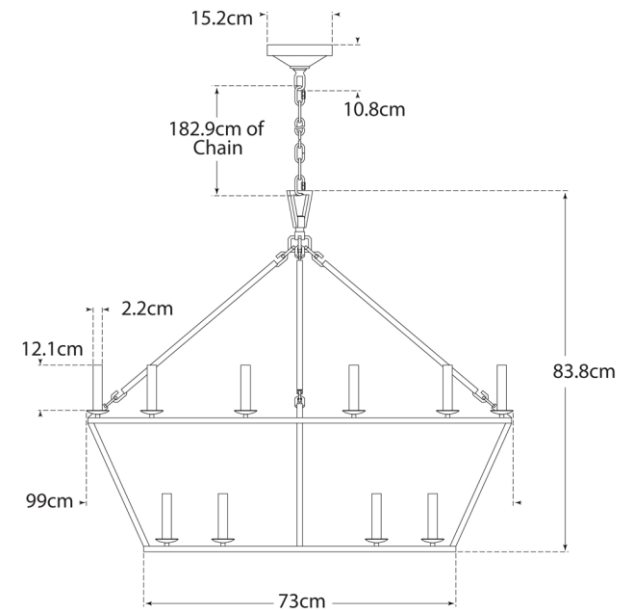

TEAR SHEET

Darlana Large Two-Tiered Ring Chandelier

Item # CHC 5179GI-EU

Designer: Chapman & Myers

Height: 83.8cm

Width: 101.6cm

Canopy: 15.2cm Round

Finishes: AI, GI, PN

Socket: 20 - E14 Candelabra

Wattage: 20 - 40 B

IP Rating: IP20 Class I

©EFC DESIGNS

CHC5179