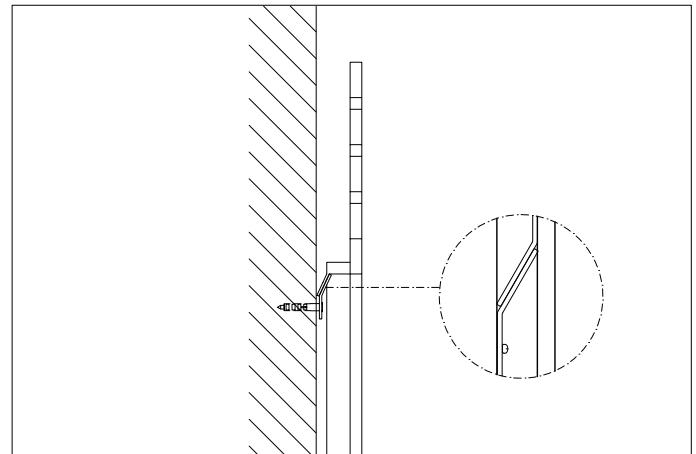

**Item type**

Mirror

**Item name**

Pierce

**Item number(s)**

115189

**Attention!**

Place the item on a padded area to prevent damage to the item.

1. Fix the wall plate to the wall by using wall mounting plugs and screws suitable to your wall type.

2.

3.

4.