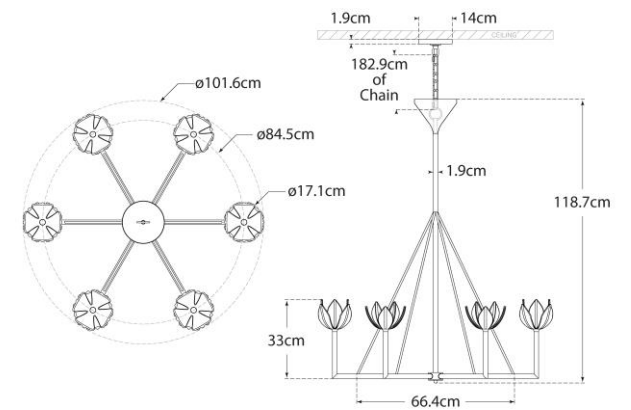

TEAR SHEET

Alberto Large Single Tier Chandelier

Item # JN 5004PW-EU

Designer: Julie Neill

Height: 118.7cm

Width: 101.6cm

Canopy: 14cm Round

Finishes: AGL, BSL, PW

Socket: 6 - E14 Candelabra

Wattage: 6 - 60 G

IP Rating: IP20 Class I

Top View

Front View