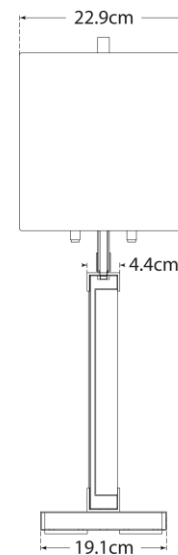

# TEAR SHEET

## Porto Medium Table Lamp

Item # TOB 3940BZ/HAB-L-EU

Designer: Thomas O'Brien

Height: 69.8cm

Width: 38.1cm

Base: 17.1cm x 21.6cm Rectangle

Finishes: BZ/HAB, PN

Shade Treatments: L

Shade Details: SH9/15x9/15x9.5LR

Socket: 2 - E27 Keyless

Wattage: 2 - 60 A

IP Rating: IP20 Class II

Side View

Front View