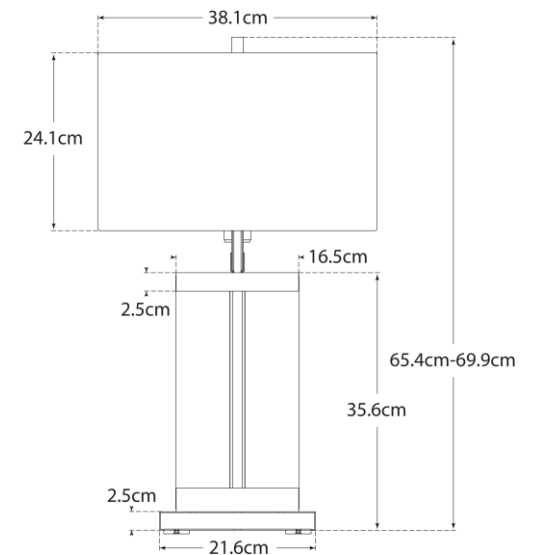

## Porto Medium Table Lamp

Item # TOB 3940BZ/HAB-L-EU

Designer: Thomas O'Brien

Height: 69.8cm

Width: 38.1cm

Base: 17.1cm x 21.6cm Rectangle

Finishes: BZ/HAB, PN

Shade Treatments: L

Shade Details: SH9/15x9/15x9.5LR

Socket: 2 - E27 Keyless

Wattage: 2 - 60 A

IP Rating: IP20 Class II

Side View

Front View