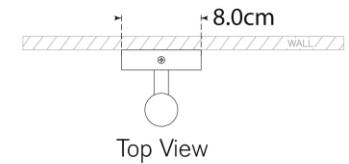

TEAR SHEET

Rousseau Small Bath Sconce

Item # KW 2280PN-EC-EU

Designer: Kelly Wearstler

Height: 36.8cm

Width: 7.6cm

Extension: 7cm

Backplate: 7.6cm x 12.7cm Oval

Finishes: AB, BZ, PN

Glass Options: EC, SG

Socket: Dedicated LED

Wattage: 6w (700lm)

IP Rating: IP20 Class II

Note: Requires Smaller Outlet Box

Top View

Side View