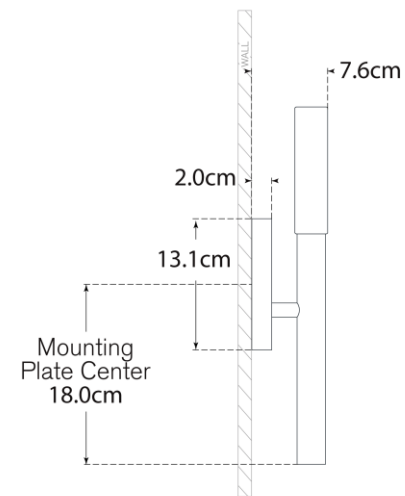

TEAR SHEET

Rousseau Small Bath Sconce

Item # KW 2280PN-EC-EU

Designer: Kelly Wearstler

Height: 36.8cm

Width: 7.6cm

Extension: 7cm

Backplate: 7.6cm x 12.7cm Oval

Finishes: AB, BZ, PN

Glass Options: EC, SG

Socket: Dedicated LED

Wattage: 6w (700lm)

IP Rating: IP20 Class II

Note: Requires Smaller Outlet Box

Top View

Side View

Front View