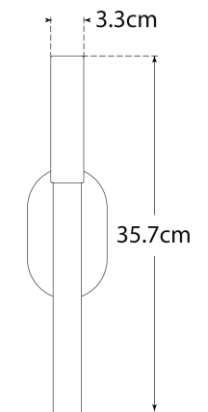

TEAR SHEET

Rousseau Small Bath Sconce

Item # KW 2280PN-EC-EU

Designer: Kelly Wearstler

Height: 36.8cm

Width: 7.6cm

Extension: 7cm

Backplate: 7.6cm x 12.7cm Oval

Finishes: AB, BZ, PN

Glass Options: EC, SG

Socket: Dedicated LED

Wattage: 6w (700lm)

IP Rating: IP20 Class II

Note: Requires Smaller Outlet Box

Top View

Side View

Front View