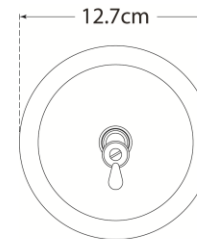

TEAR SHEET

Katie Small Cylinder Sconce

Item # TOB 2225HAB/G3-CG-EU

Designer: Thomas O'Brien

Height: 41.3cm

Width: 12.7cm

Extension: 19cm

Backplate: 12.7cm Round

Finishes: BZ, HAB, PN

Glass Options: CG, SG, WG

Socket: E14

Wattage: 40 C

IP Rating: IP20 Class I

Front View
Mounting Plate