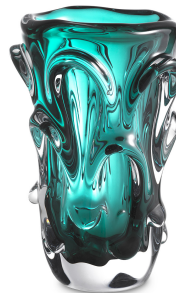

## SPECIFICATION SHEET

<b>Item no.</b>	116170
<b>Item description</b>	Vase Aila L turquoise Hand blown glass   turquoise colour
<b>Suitable for</b>	Indoor use/dry locations only
<b>Net weight (kg)</b>	5.5

### DIMENSIONS

<b>Item dimensions (cm)</b>	ø 20 x H. 31 cm
<b>Item dimensions (inch)</b>	7.87" dia x 12.2" H