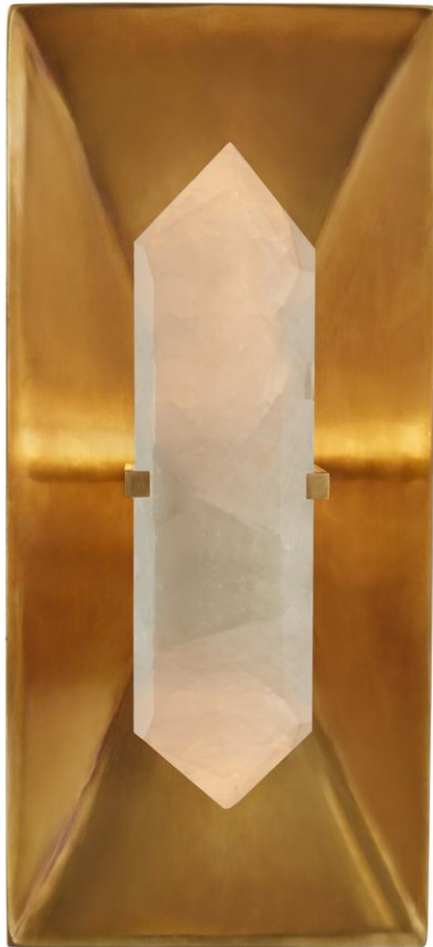

TEAR SHEET

Halcyon Rectangle Sconce

Item # KW 2091AB/Q-EU

Designer: Kelly Wearstler

Height: 35.6cm

Width: 15.9cm

Extension: 11.5cm

Backplate: 11.5cm Round

Finishes: AB

Socket: E14 Candelabra

Wattage: 60 B

IP Rating: IP20 Class I