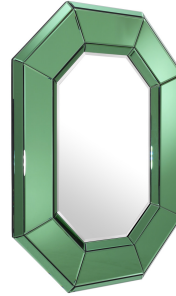

E I C H H O L T Z

25 YEARS OF LUXURY

SPECIFICATION SHEET

Item no.	111720
Item description	Mirror le Sereno green mirror glass 80 x 106cm
Category	Mirrors
Type	Wall mirrors
Country of origin	China

ITEM MEASUREMENTS (CM / KG)

Dimensions	80 x 106 x D. 4 cm
Net weight	21

SPECIFICATIONS

Material(s)	Mirror glass MDF
Finish(es)/colour(s)	Green mirror glass bevelled mirror glass
Suitable for	Indoor use only
Mirror hanging system	Horizontal & vertical French cleat