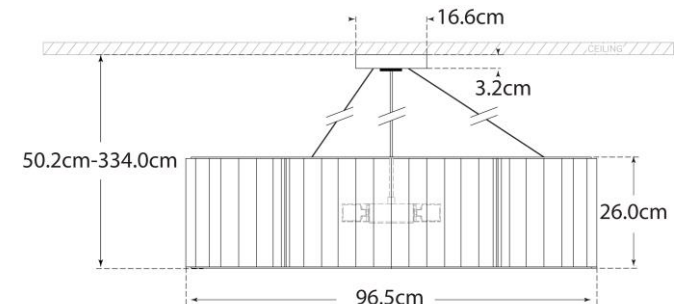

TEAR SHEET

Palati Extra Large Hanging Shade

Item # IKF 5442BZ-L-EU

Designer: Ian K. Fowler

Height: 50.2cm - 334cm

Fixture Height: 26cm

Width: 96.5cm

Canopy: 16.5cm Round

Finishes: BZ, HAB, PN

Shade Treatments: L

Socket: 6 - E27 Keyless

Wattage: 15 LED A19

Note: Height Not Adjustable After Installation

Front View

Top View