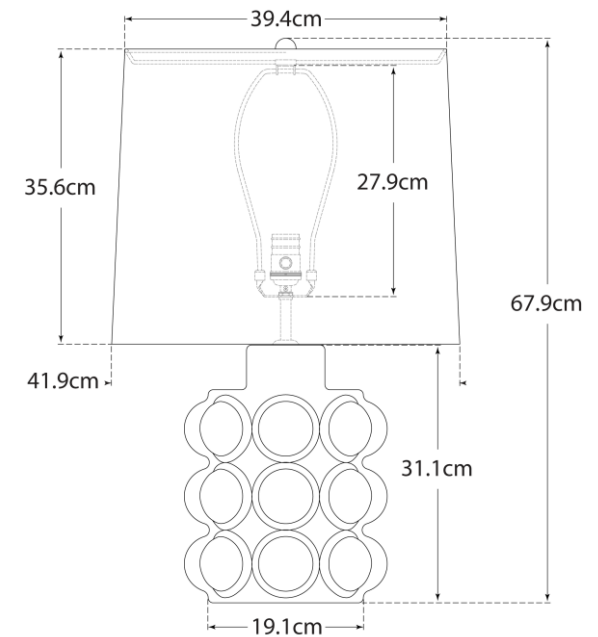

TEAR SHEET

Vedra Medium Table Lamp

Item # ARN 3645PBC-L-EU

Designer: AERIN

Height: 67.3cm

Width: 41.9cm

Base: 19cm Round

Finishes: BC, PBC

Shade Treatments: L

Shade Details: 39.4cm x 41.9cm x 35.6cm

Socket: E27 Keyless w/ Line Switch

Wattage: 100 A

IP Rating: IP20 Class II

Note: Reactive Ceramic Glazes Will Vary in Color and Texture

Front View