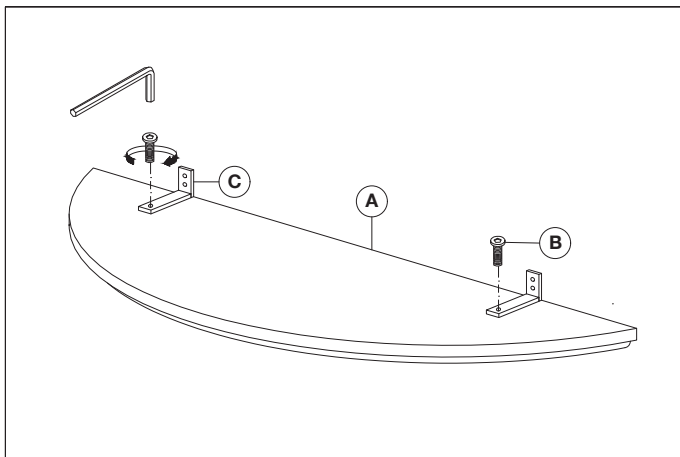

Item type

Console Table

Item name

Renaissance

Item no

114371

Attention! Place the item on a padded area to prevent damage to the item.

Care instructions:

1. Assemble the wall brackets on the bottom of the top.

3. Assemble the top to the frame.

2. Assemble the marble base to the frame.

4. Mount the table to the wall.