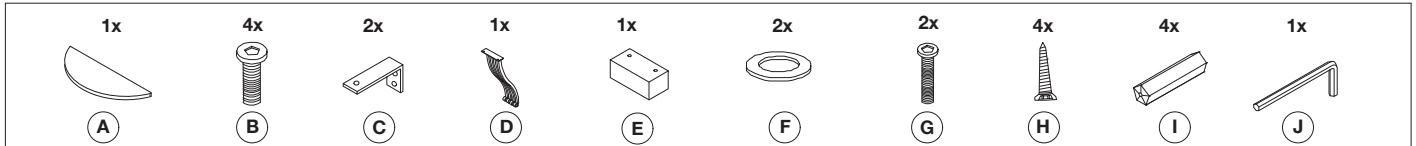

Item type

Console Table

Item name

Renaissance

Item no

114371

Attention! Place the item on a padded area to prevent damage to the item.

Care instructions:

1. Assemble the wall brackets on the bottom of the top.

3. Assemble the top to the frame.

2. Assemble the marble base to the frame.

4. Mount the table to the wall.