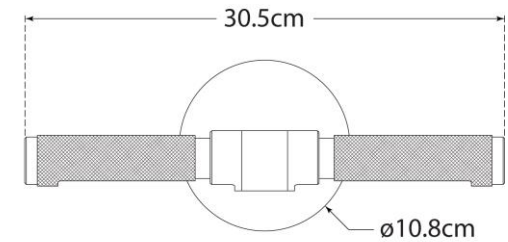

TEAR SHEET

Barrett 12" Picture Light

Item # RL 2722NB-EU

Designer: Ralph Lauren

Height: 10.8cm

Width: 30.5cm

Extension: 21.6cm

Backplate: 10.8cm round

Finishes: NB, PN

Socket: Dedicated LED

Wattage: 14w (1300lm)

IP Rating: IP20 Class I

Note: Requires Smaller Outlet Box

Front View

Side View