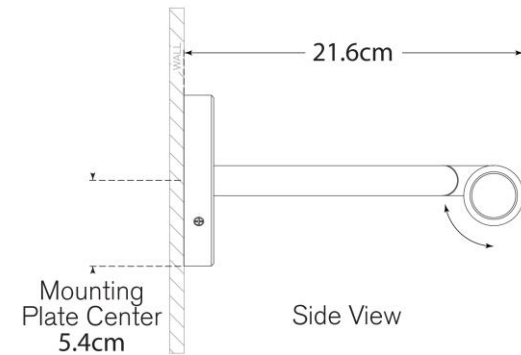

TEAR SHEET

Barrett 12" Picture Light

Item # RL 2722NB-EU

Designer: Ralph Lauren

Height: 10.8cm

Width: 30.5cm

Extension: 21.6cm

Backplate: 10.8cm round

Finishes: NB, PN

Socket: Dedicated LED

Wattage: 14w (1300lm)

IP Rating: IP20 Class I

Note: Requires Smaller Outlet Box

Front View

Side View