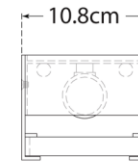

TEAR SHEET

Melange Elongated Sconce

Item # KW 2013PN-ALB-EU

Designer: Kelly Wearstler

Height: 50.8cm

Width: 10.8cm

Extension: 8.9cm

Backplate: x 50.8cm Rectangle

Finishes: AB, BZ, PN

Shade Treatments: ALB

Socket: 2 - E14 Candelabra

Wattage: 2 - 12 LED B

IP Rating: IP20 Class I

Top View