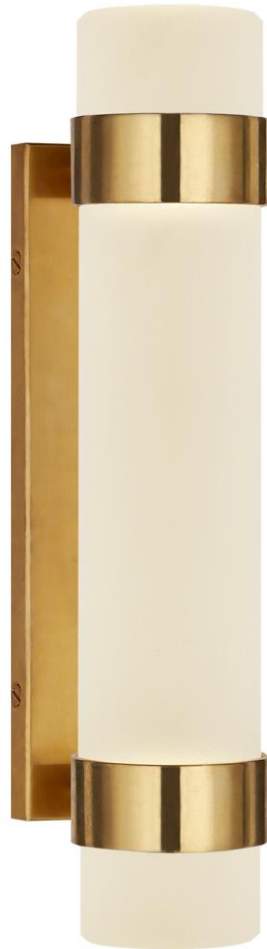

# TEAR SHEET

## Barton Small Bath Sconce

Item # RL 2031NB-EC-EU

Designer: Ralph Lauren

Height: 33cm

Width: 7cm

Extension: 10.2cm

Backplate: 6.4cm x 35.6cm Rectangle

Finishes: BZ, NB, PN

Glass Options: EC

Socket: Dedicated LED

Wattage: 12w (1600lm)

IP Rating: IP20 Class I

Note: Requires Smaller Outlet Box