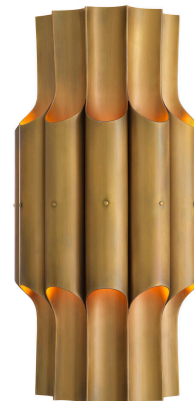

EICHHOLTZ

EST. 1992

SPECIFICATION SHEET

Item no.	118282
Item description	Wall Lamp Quintara vintage brass finish Vintage brass finish
Suitable for	Indoor use/dry locations only
Net weight (kg)	4.6
Net weight (lbs)	10.14

DIMENSIONS

Dimensions (cm)	W. 25 D. 17 H. 48 cm
Dimensions (inch)	W. 9.84" D. 6.69" H. 18.90"
Wall/ceiling plate dimensions (cm)	W. 14 D. 2.5 H. 24.5 cm
Wall/ceiling plate dimensions (inch)	W. 5.51" D. 0.98" H. 9.65"
Wire length (cm)	50
Wire length (inch)	19.69

MATERIALS

118282	Wall Lamp Quintara vintage brass finish Stainless steel Iron
Stainless steel grade	SAE 202

SPECIFICATIONS

Assembly required?	No assembly required
Lamp holder	E14
Lamp holder qty	3
Plug	Not applicable
Voltage	220 - 240 Volt
Rec. bulb wattage (max)	5 watt
Wattage (max)	40 watt
Light source	Not included
Dimmer	No
Switch	Not applicable
Shade support	Not applicable
Wire	2 core (0,75mm ²)

LOGISTIC INFORMATION

118282	Wall Lamp Quintara vintage brass finish 1 pc(s)
Carton length (m)	0.3
Carton width (m)	0.32
Carton height (m)	0.26
Carton cubage (m)	0.02496
Gross weight (kg)	6.26
HS code EU	94051990