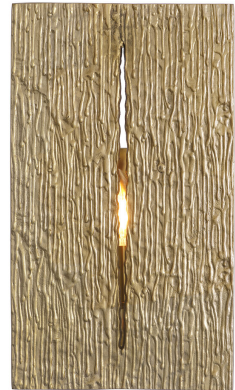

E I C H H O L T Z

EST. 1992

SPECIFICATION SHEET

Item no.	117500
Item description	Wall Lamp Prato polished brass Polished brass
Suitable for	Indoor use/dry locations only
Net weight (kg)	2.95
Net weight (lbs)	6.5

DIMENSIONS

Dimensions (cm)	W. 20 D. 10.5 H. 34.5 cm
Dimensions (inch)	W. 7.87" D. 4.13" H. 13.58"
Wire length (cm)	50
Wire length (inch)	19.69

MATERIALS

117500	Wall Lamp Prato polished brass Aluminium Iron
--------	--