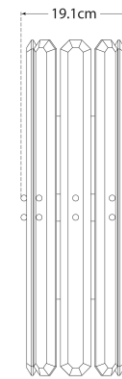

TEAR SHEET

Bonnington Tall Sconce

Item # ARN 2125HAB-EU

Designer: AERIN

Height: 55.9cm

Width: 19cm

Extension: 12.7cm

Backplate: 11.4cm x 30.5cm Rectangle

Finishes: HAB, PN

Trim Options: CG

Socket: 2 - E14 Candelabra

Wattage: 2 - 40 B

IP Rating: IP20 Class I

Top View

Front View

Side View