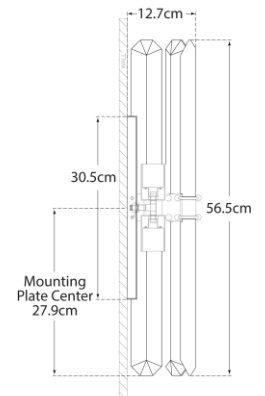

TEAR SHEET

Bonnington Tall Sconce

Item # ARN 2125HAB-EU

Designer: AERIN

Height: 55.9cm

Width: 19cm

Extension: 12.7cm

Backplate: 11.4cm x 30.5cm Rectangle

Finishes: HAB, PN

Trim Options: CG

Socket: 2 - E14 Candelabra

Wattage: 2 - 40 B

IP Rating: IP20 Class I

Top View

Front View

Side View