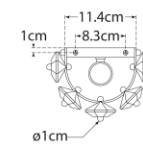

TEAR SHEET

Bonnington Tall Sconce

Item # ARN 2125HAB-EU

Designer: AERIN

Height: 55.9cm

Width: 19cm

Extension: 12.7cm

Backplate: 11.4cm x 30.5cm Rectangle

Finishes: HAB, PN

Trim Options: CG

Socket: 2 - E14 Candelabra

Wattage: 2 - 40 B

IP Rating: IP20 Class I

Top View

Front View

Side View