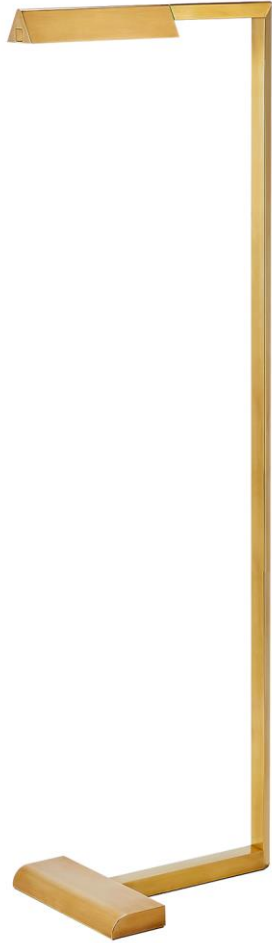

TEAR SHEET

Dessau 38" Floor Lamp

Item # 702PRTDES38NB-LED927

Designer: Sean Lavin for Tech Lighting

Height: 96.52cm

Width: 22.86cm

Base: 31.242cm x 22.86cm T-Shape

Finishes: B, N, NB

Socket: Dedicated LED

Wattage: 10w (462lm)

Color Temperature: 2700k

CRI: 90

Input Voltage: 220V-240V

Dimming Type: DALI

L70: >50000