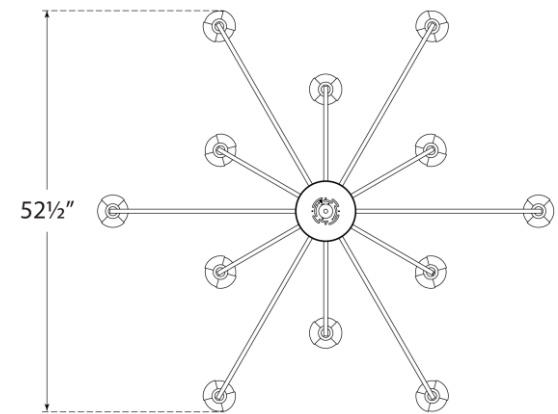

TEAR SHEET

Pedra Grande Staggered Arm Flush Mount

Item # KW 4624AB-ALB-EU

Designer: Kelly Wearstler

Height: 15.2cm

Width: 152.4cm

Canopy: 20.3cm Round

Finishes: AB, BZ, PN

Shade Treatments: ALB

Socket: Dedicated LED

Wattage: 50w (6000lm)

Note: Alabaster is a Natural Stone | Variations in Color and Texture are Expected

Front View

Top View