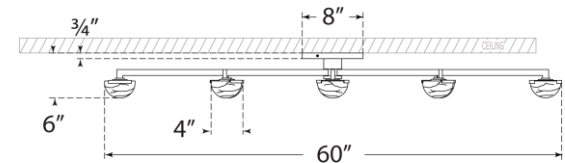

TEAR SHEET

Pedra Grande Staggered Arm Flush Mount

Item # KW 4624AB-ALB-EU

Designer: Kelly Wearstler

Height: 15.2cm

Width: 152.4cm

Canopy: 20.3cm Round

Finishes: AB, BZ, PN

Shade Treatments: ALB

Socket: Dedicated LED

Wattage: 50w (6000lm)

Note: Alabaster is a Natural Stone | Variations in Color and Texture are Expected

Front View