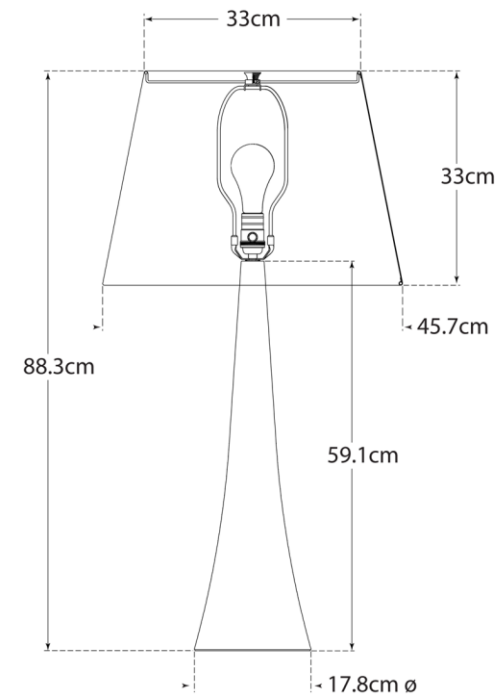

TEAR SHEET

Dover Table Lamp

Item # ARN 3002BSL-L-EU

Designer: AERIN

Height: 88.3cm

Width: 45.7cm

Base: 17.8cm Round

Finishes: Al, BSL, G

Shade Treatments: L

Shade Details: 33cm x 45.7cm x 33cm

Socket: E27 Keyless w/ Line Switch

Wattage: 100 A

IP Rating: IP20 Class II

ARN3002