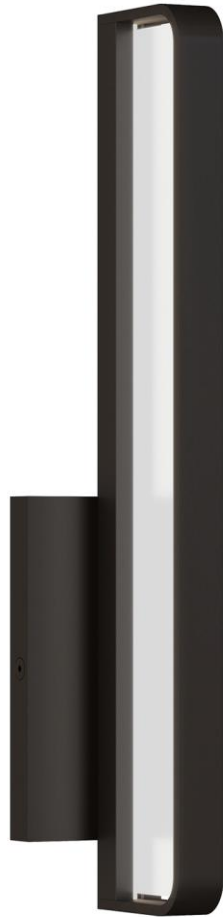

TEAR SHEET

Banda 13" Bath Sconce

Item # 702BCBND13B-LED930

Designer: Sean Lavin for Tech Lighting

Height: 33.02cm

Width: 7.87cm

Extension: 7.874cm

Backplate: 7.62cm x 1.52cm

Finishes: B, NB

Clear Acry

Socket: Dedicated LED

Wattage: 12w (348lm)

Color Temperature: 3000k

CRI: 90

Input Voltage: 220V-240V