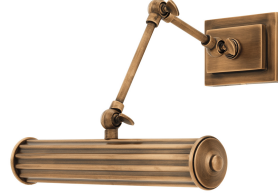

## SPECIFICATION SHEET

<b>Item no.</b>	111846
<b>Item description</b>	Wall Lamp Luca antique brass finish S
<b>Category</b>	Lighting
<b>Type</b>	Wall lamps
<b>Country of origin</b>	China

### SPECIFICATIONS

<b>Material(s)</b>	Iron   Brass   Kirsite
<b>Finish(es)/colour(s)</b>	Antique brass finish
<b>Suitable for</b>	Indoor use only
<b>Lamp holder type   qty</b>	E14   2
<b>Switch</b>	No
<b>Dimmer</b>	No
<b>Wire type</b>	3 x 0,75
<b>Wire length (cm)</b>	15
<b>Plug type</b>	Not applicable
<b>Max. wattage</b>	40 watt