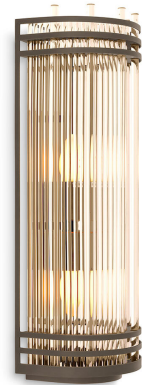

## SPECIFICATION SHEET

Item no.	114468
Item description	Wall Lamp Gulf L bronze highlight finish Bronze highlight finish   clear glass
Suitable for	Indoor use/dry locations only
Net weight (kg)	4
Net weight (lbs)	8.82

## DIMENSIONS

Dimensions (cm)	W. 18.5   D. 15   H. 53.5 cm
Dimensions (inch)	W. 7.28"   D. 5.91"   H. 21.06"
Wire length (cm)	20
Wire length (inch)	7.87

## MATERIALS

114468	Wall Lamp Gulf L bronze highlight finish Iron   Glass
--------	--

## LOGISTIC INFORMATION

114468	Wall Lamp Gulf L bronze highlight finish   1 pc(s)
Carton length (m)	0.26
Carton width (m)	0.28
Carton height (m)	0.59
Carton cubage (m)	0.043
Gross weight (kg)	5
HS code EU	94051990
Carton length (inch)	10.24
Carton width (inch)	11.02
Carton height (inch)	23.23
Carton cubage (ft)	1.52
Gross weight (lbs)	11.02
HS code USA	9405198010
Country of origin	China