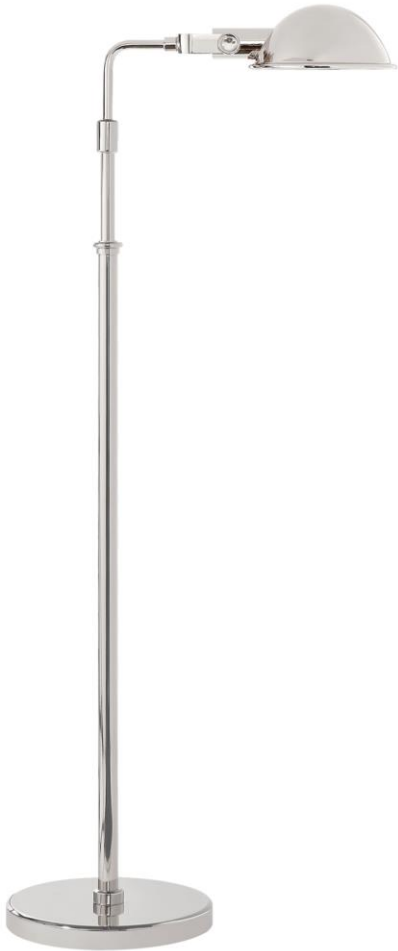

TEAR SHEET

Fairfield Pharmacy Floor Lamp

Item # RL11165PN-EU

Designer: Ralph Lauren

Height: 104.1cm - 142.2cm

Width: 25.4cm

Extension: 38.1cm

Base: 25.4cm Round

Finishes: NB, PN

Socket: E27 Keyless w/ Line Switch

Wattage: 15 LED A

IP Rating: IP20 Class II