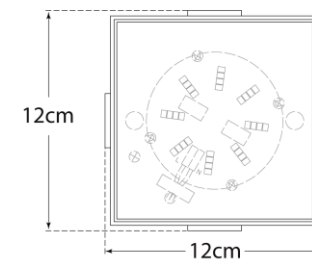

## Covet Petite Flush Mount

Item # KW 4112AB-ALB-EU

Designer: Kelly Wearstler

Height: 11.4cm

Width: 12.1cm

Canopy: 11.4cm Square

Finishes: AB, BZ, PN

Shade Treatments: ALB

Socket: Dedicated LED

Wattage: 13w (1300lm)

IP Rating: IP20 Class I

Side View

Top View