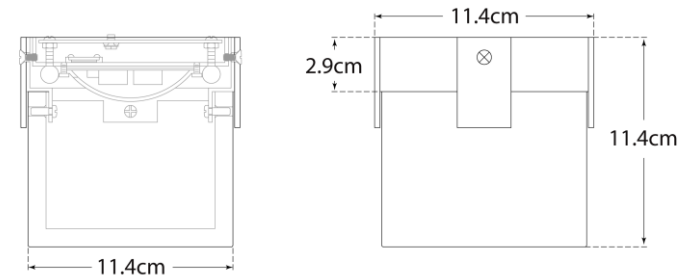

## Covet Petite Flush Mount

Item # KW 4112AB-ALB-EU

Designer: Kelly Wearstler

Height: 11.4cm

Width: 12.1cm

Canopy: 11.4cm Square

Finishes: AB, BZ, PN

Shade Treatments: ALB

Socket: Dedicated LED

Wattage: 13w (1300lm)

IP Rating: IP20 Class I

Side View

Top View