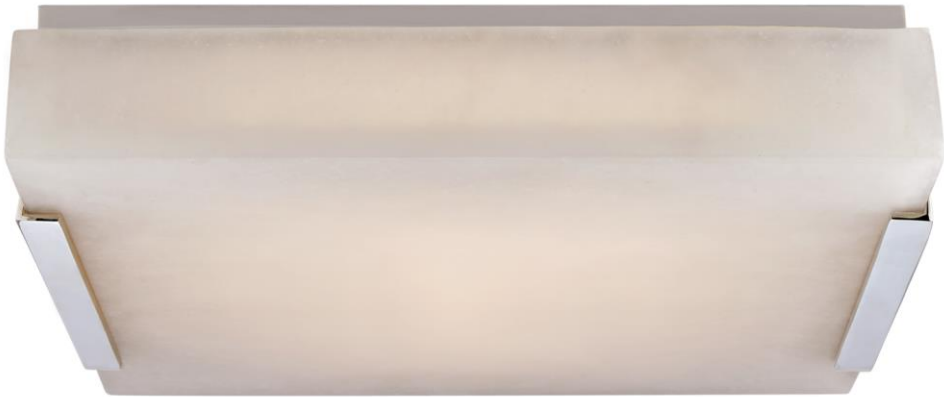

TEAR SHEET

Covet Medium Flush Mount

Item # KW 4113PN-ALB-EU

Designer: Kelly Wearstler

Height: 7cm

Width: 36.2cm

Canopy: 33.7cm Square

Finishes: AB, BZ, PN

Shade Treatments: ALB

Socket: Dedicated LED

Wattage: 46w (4300lm)

IP Rating: IP20 Class I

Top View

Side View