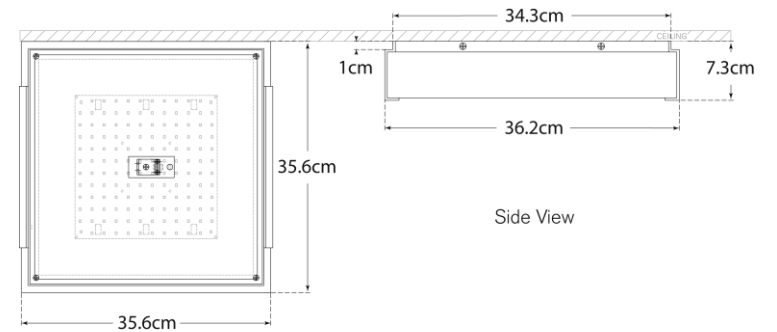

TEAR SHEET

Covet Medium Flush Mount

Item # KW 4113PN-ALB-EU

Designer: Kelly Wearstler

Height: 7cm

Width: 36.2cm

Canopy: 33.7cm Square

Finishes: AB, BZ, PN

Shade Treatments: ALB

Socket: Dedicated LED

Wattage: 46w (4300lm)

IP Rating: IP20 Class I

Top View

Side View