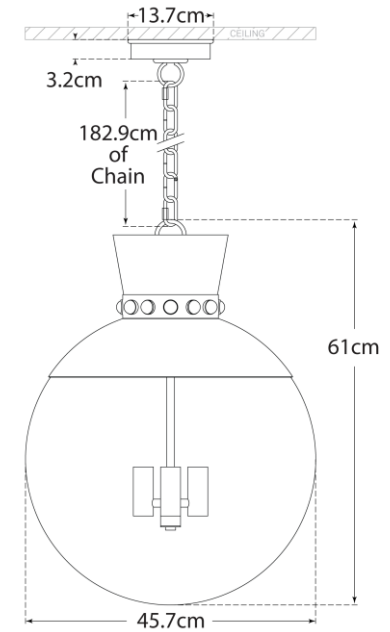

### Lucia Large Pendant

Item # JN 5052WHT/G-CG-EU

Designer: Julie Neill

Height: 61cm

Width: 33cm

Canopy: 12.7cm Round

Finishes: CEL/G, G/WHT, MBK/G, WHT/G

Glass Options: CG

Socket: 4 - E14 Candelabara

Wattage: 4 - 40 B

IP Rating: IP20 Class I

Front View