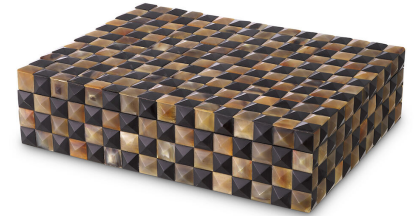

EICHHOLTZ

EST. 1992

SPECIFICATION SHEET

Item no.	117632
Item description	Box Magician L horn Multicolored horn
Suitable for	Indoor use/dry locations only
Net weight (kg)	3
Net weight (lbs)	6.61

DIMENSIONS

Dimensions (cm)	L. 31 W. 41 H. 11 cm
Dimensions (inch)	L. 12.20" W. 16.14" H. 4.33"

MATERIALS

117632	Box Magician L horn MDF Horn
--------	-----------------------------------

LOGISTIC INFORMATION

117632	Box Magician L horn 1 pc(s)
Carton length (m)	0.53
Carton width (m)	0.39
Carton height (m)	0.18
Carton cubage (m)	0.0372
Gross weight (kg)	4.1
HS code EU	44209099
Carton length (inch)	20.87
Carton width (inch)	15.35
Carton height (inch)	7.09
Carton cubage (ff)	1.31
Gross weight (lbs)	9.04
HS code USA	9601906000
Country of origin	India