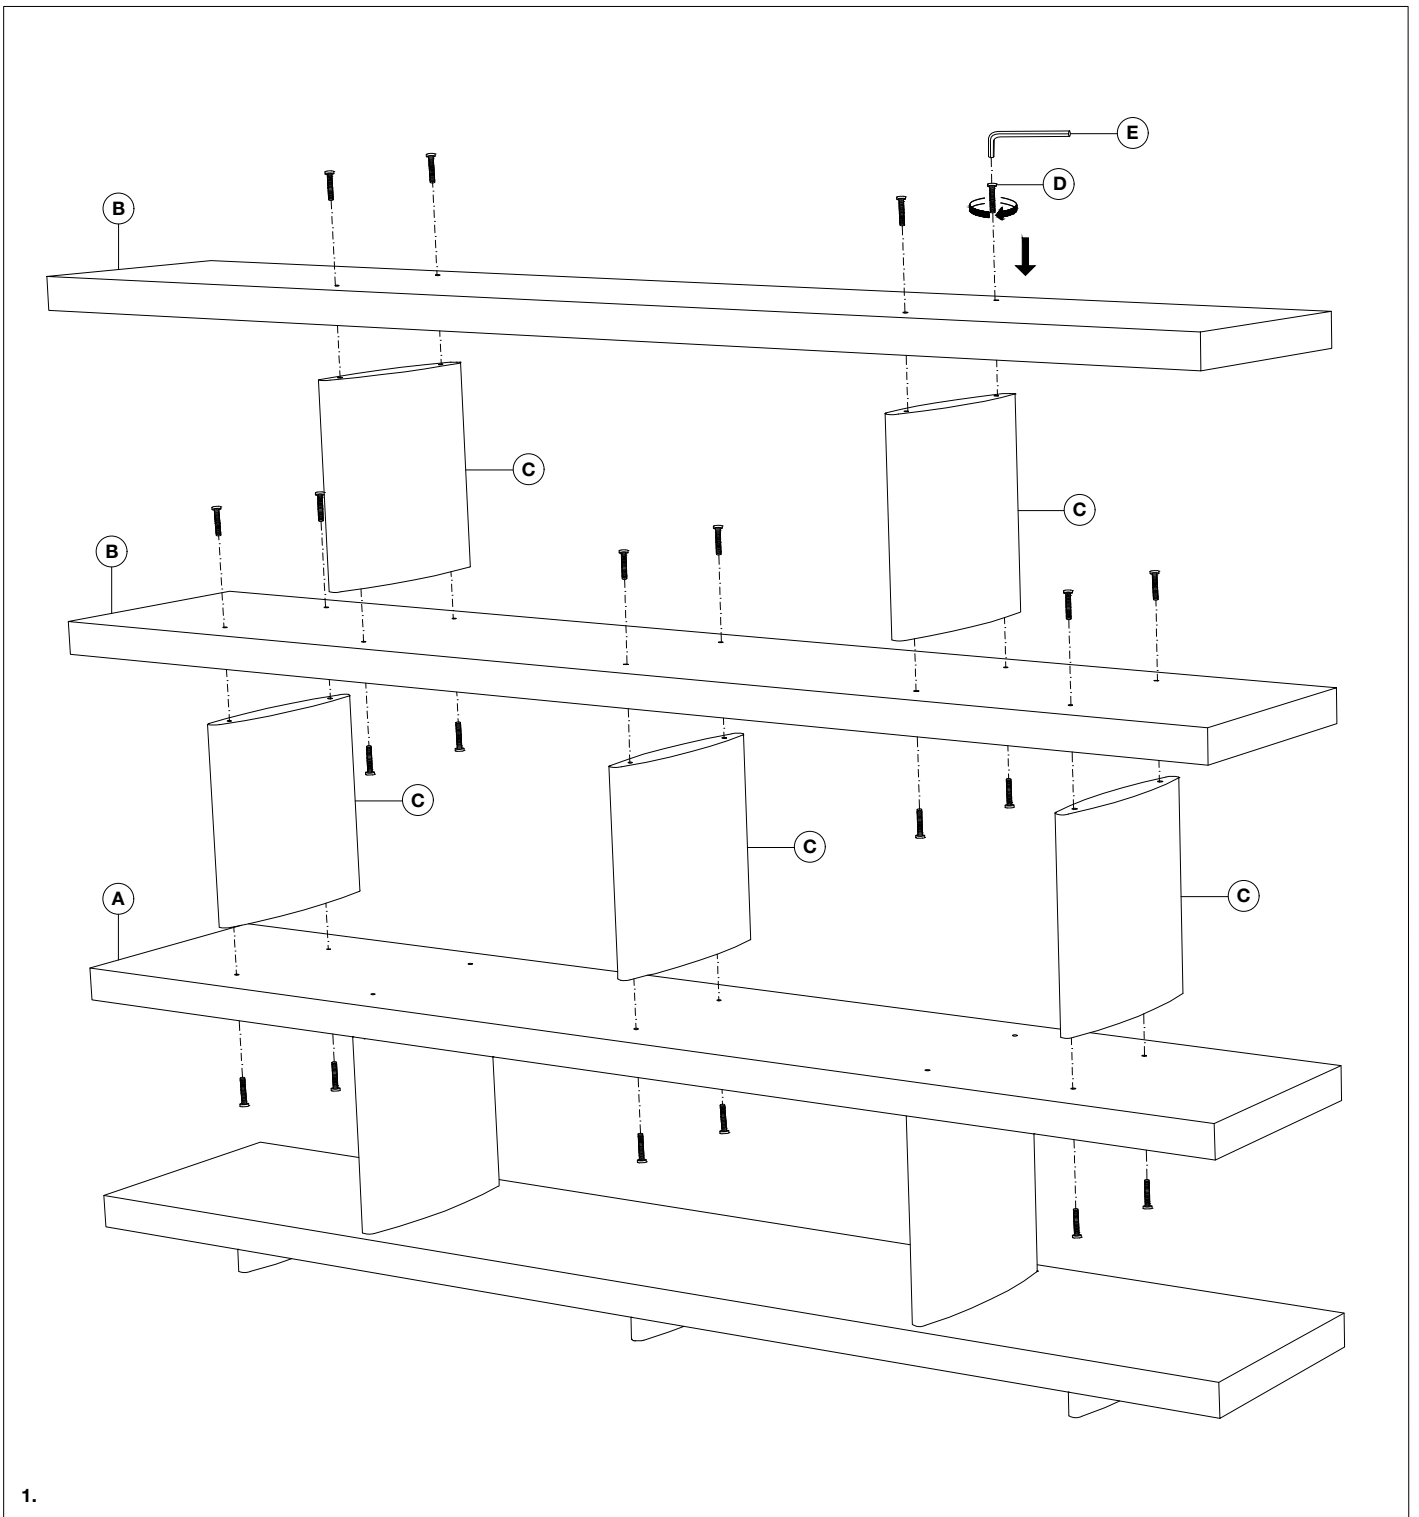

115913 Cabinet Brett

Attention!

Place the item on a padded area to prevent damage to the item.

Care instructions:

Dust regularly and clean with a soft dry cloth. Remove spills immediately as moisture can cause the veneer to peel off the surface.