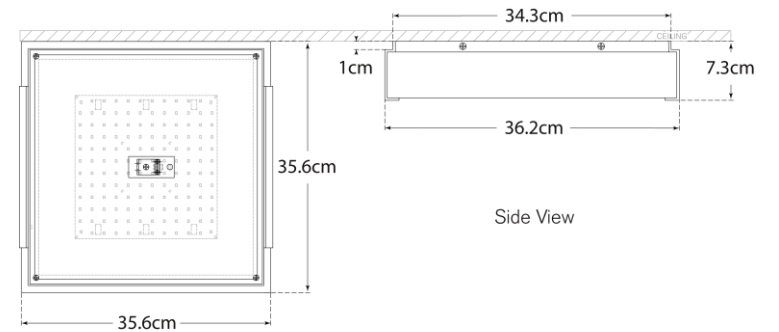

TEAR SHEET

Covet Medium Flush Mount

Item # KW 4113BZ-ALB-EU

Designer: Kelly Wearstler

Height: 7cm

Width: 36.2cm

Canopy: 33.7cm Square

Finishes: AB, BZ, PN

Shade Treatments: ALB

Socket: Dedicated LED

Wattage: 46w (4300lm)

IP Rating: IP20 Class I

Top View

Side View