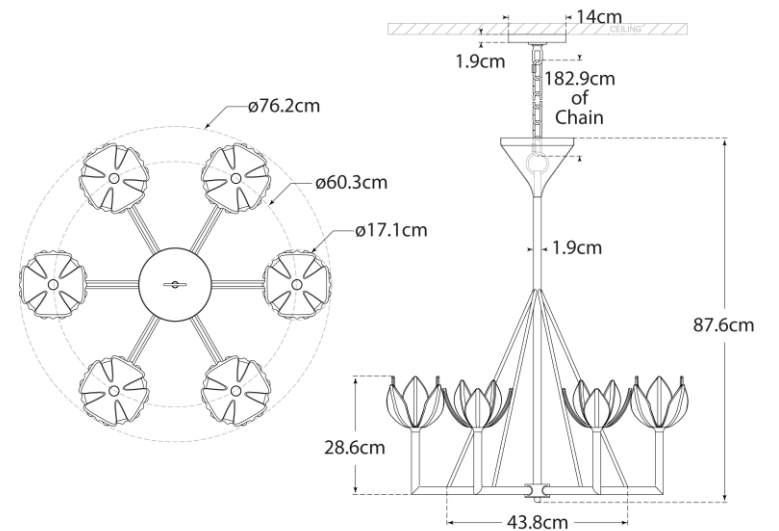

TEAR SHEET

Alberto Small Single Tier Chandelier

Item # JN 5003PW-EU

Designer: Julie Neill

Height: 87.6cm

Width: 76.2cm

Canopy: 14cm Round

Finishes: AGL, BSL, PW

Socket: 6 - E14 Candelabra

Wattage: 6 - 60 G

IP Rating: IP20 Class I

Top View

Front View