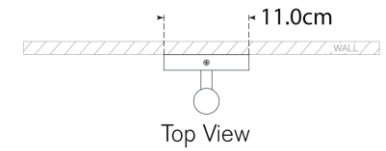

TEAR SHEET

Rousseau Medium Bath Sconce

Item # KW 2281BZ-EC-EU

Designer: Kelly Wearstler

Height: 50.8cm

Width: 10.8cm

Extension: 7cm

Backplate: 10.8cm x 22.9cm Oval

Finishes: AB, BZ, PN

Glass Options: EC, SG

Socket: Dedicated LED

Wattage: 6w (700lm)

IP Rating: IP20 Class II

Top View

Side View

Front View