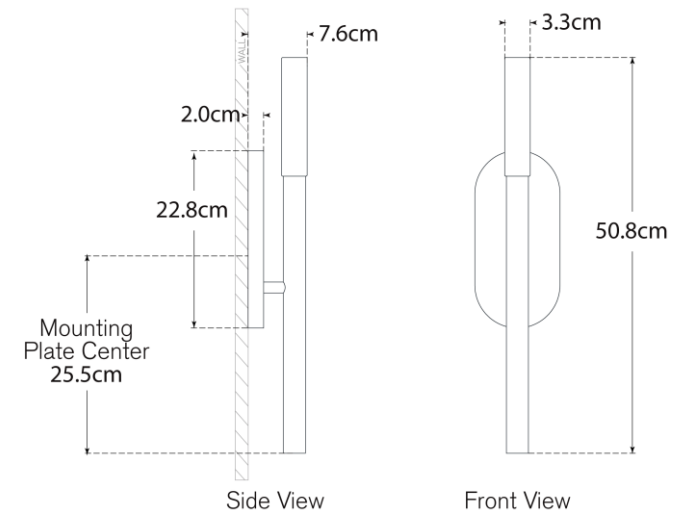

TEAR SHEET

Rousseau Medium Bath Sconce

Item # KW 2281BZ-EC-EU

Designer: Kelly Wearstler

Height: 50.8cm

Width: 10.8cm

Extension: 7cm

Backplate: 10.8cm x 22.9cm Oval

Finishes: AB, BZ, PN

Glass Options: EC, SG

Socket: Dedicated LED

Wattage: 6w (700lm)

IP Rating: IP20 Class II

Top View

Side View

Front View