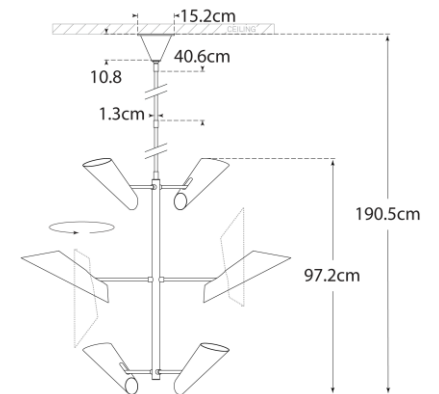

TEAR SHEET

Franca Tall Pivoting Chandelier

Item # ARN 5412HAB-WHT-EU

Designer: AERIN

O/A Height: 190.5cm

Fixture Height: 97.2cm

Min. Custom Height: 129.5cm

Width: 111.8cm

Canopy: 15.2cm Round

Finishes: HAB

Shade Treatments: BLK, WHT

Socket: 6 - E27 Keyless

Wattage: 6 - 40 A

IP Rating: IP20 Class I

Note: Custom Height Available

Top View

Side View