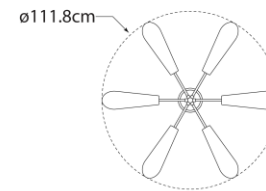

TEAR SHEET

Franca Tall Pivoting Chandelier

Item # ARN 5412HAB-WHT-EU

Designer: AERIN

O/A Height: 190.5cm

Fixture Height: 97.2cm

Min. Custom Height: 129.5cm

Width: 111.8cm

Canopy: 15.2cm Round

Finishes: HAB

Shade Treatments: BLK, WHT

Socket: 6 - E27 Keyless

Wattage: 6 - 40 A

IP Rating: IP20 Class I

Note: Custom Height Available

Top View

Side View