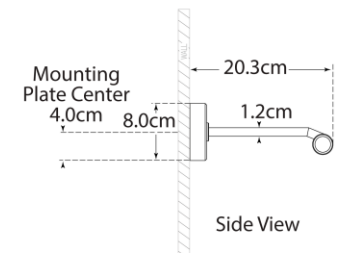

TEAR SHEET

Langley 32" Picture Light

Item # RL 2782PN-EU

Designer: Ralph Lauren

Height: 6.4cm

Width: 81.3cm

Extension: 20.3cm

Backplate: 7.6cm x 21cm Rectangle

Finishes: NB, PN

Socket: Dedicated LED

Wattage: 36w (3000lm)

IP Rating: IP20 Class I

Front View

Side View