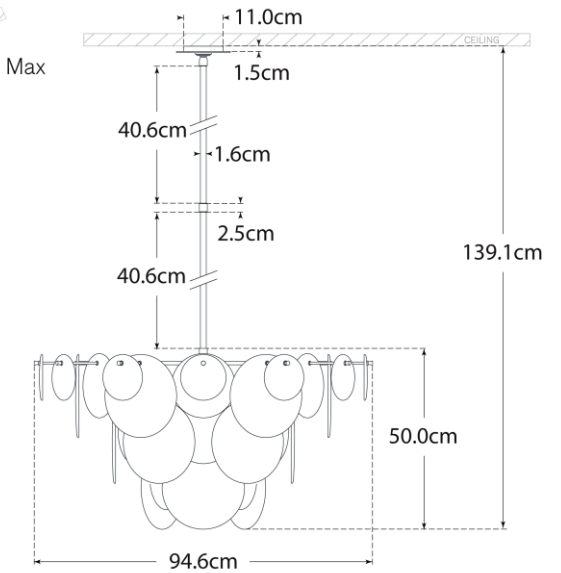

TEAR SHEET

Loire Large Chandelier

Item # ARN 5450G-WSG-EU

Designer: AERIN

O/A Height: 139.1cm

Fixture Height: 50.2cm

Min. Custom Height: 68.6cm

Width: 94.6cm

Canopy: 10.8cm Round

Finishes: G, PN

Glass Options: WSG

Socket: 9 - E14 Candelabra

Wattage: 9 - 40 B

IP Rating: IP20 Class I

Note: Custom Height Available

Top View

Front View