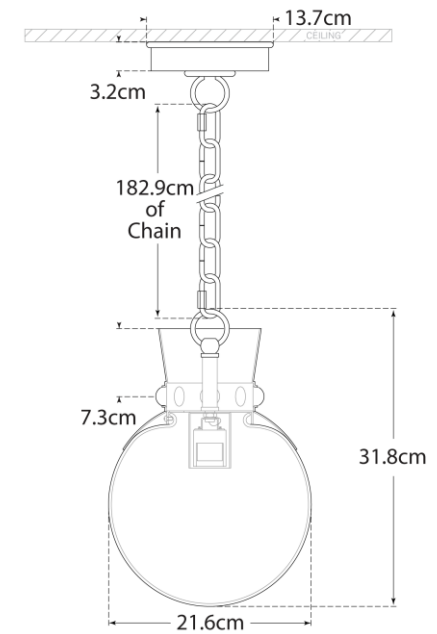

TEAR SHEET

Lucia Small Pendant

Item # JN 5050G/WHT-CG-EU

Designer: Julie Neill

Height: 31.8cm

Width: 21.6cm

Canopy: 12.7cm Round

Finishes: CEL/G, G/WHT, MBK/G, WHT/G

Glass Options: CG

Socket: E27 Keyless

Wattage: 60 A

IP Rating: IP20 Class I

Front View