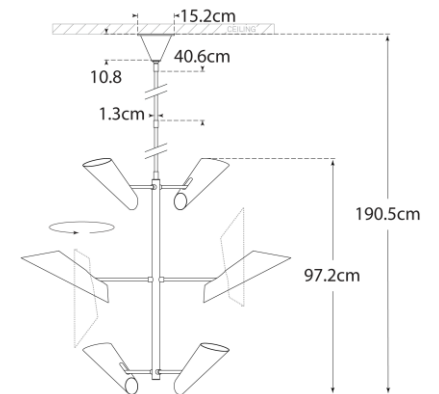

TEAR SHEET

Franca Tall Pivoting Chandelier

Item # ARN 5412HAB-BLK-EU

Designer: AERIN

O/A Height: 190.5cm

Fixture Height: 97.2cm

Min. Custom Height: 129.5cm

Width: 111.8cm

Canopy: 15.2cm Round

Finishes: HAB

Shade Treatments: BLK, WHT

Socket: 6 - E27 Keyless

Wattage: 6 - 40 A

IP Rating: IP20 Class I

Note: Custom Height Available

Top View

Side View