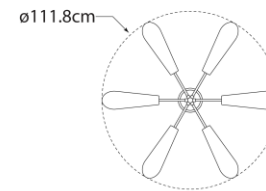

TEAR SHEET

Franca Tall Pivoting Chandelier

Item # ARN 5412HAB-BLK-EU

Designer: AERIN

O/A Height: 190.5cm

Fixture Height: 97.2cm

Min. Custom Height: 129.5cm

Width: 111.8cm

Canopy: 15.2cm Round

Finishes: HAB

Shade Treatments: BLK, WHT

Socket: 6 - E27 Keyless

Wattage: 6 - 40 A

IP Rating: IP20 Class I

Note: Custom Height Available

Top View

Side View