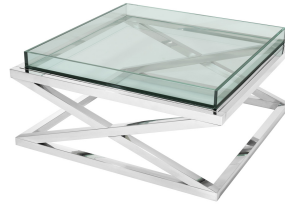

E I C H H O L T Z

25 YEARS OF LUXURY

SPECIFICATION SHEET

Item no.	111200
Item description	Coffee Table Curtis
Category	Tables
Type	Coffee tables
Country of origin	China

ITEM MEASUREMENTS (CM / KG)

Dimensions	100 x 100 x H. 46,5 cm
Net weight	51

SPECIFICATIONS

Material(s)	Stainless steel Glass
Finish(es)/colour(s)	Polished stainless steel clear glass tray
Suitable for	Indoor use only
Assembly	This product requires assembly

PACKAGE INFORMATION (MTR/KG)

111200A - Coffee Table Curtis - Stand - 1pc(s)

Package measurements	1,57 x 0,74 x 0,175
Volume	0,2033
Gross weight	23,20

111200B - Coffee Table Curtis - Glass - 1pc(s)

Package measurements	1,505 x 0,455 x 0,17
Volume	0,1164
Gross weight	36,80