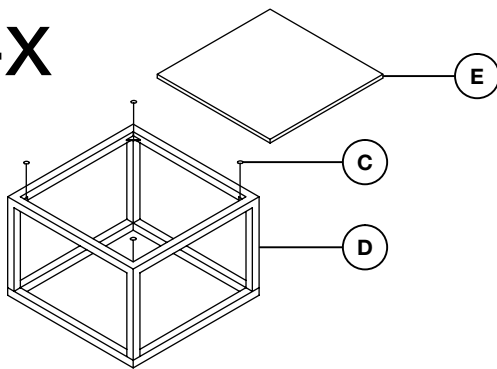

E I C H H O L T Z

108460 COFFEE TABLE MONOGRAM

ASSEMBLY INSTRUCTION

PARTS

1x

A

1x

B

20x

C

4x

D

4x

E

1

4x