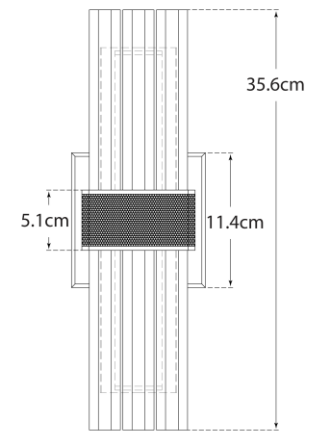

## Fascio 14" Sconce

Item # LR 2905BZ-CG-EU

Designer: Lauren Rottet

Height: 35.6cm

Width: 11.4cm

Extension: 10.8cm

Backplate: 11.4cm Square

Finishes: BZ, HAB, PN

Trim Options: CG

Socket: Dedicated LED

Wattage: 12w (1000lm)

IP Rating: IP20 Class I

Top View

Side View

Front View