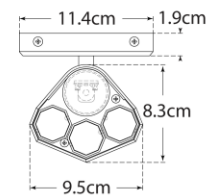

## Fascio 14" Sconce

Item # LR 2905BZ-CG-EU

Designer: Lauren Rottet

Height: 35.6cm

Width: 11.4cm

Extension: 10.8cm

Backplate: 11.4cm Square

Finishes: BZ, HAB, PN

Trim Options: CG

Socket: Dedicated LED

Wattage: 12w (1000lm)

IP Rating: IP20 Class I

Top View

Side View

Front View