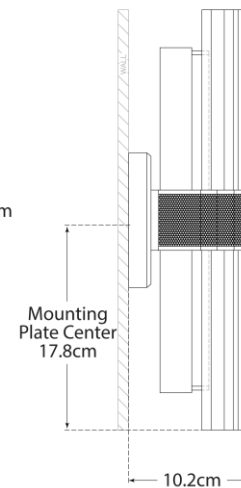

## Fascio 14" Sconce

Item # LR 2905BZ-CG-EU

Designer: Lauren Rottet

Height: 35.6cm

Width: 11.4cm

Extension: 10.8cm

Backplate: 11.4cm Square

Finishes: BZ, HAB, PN

Trim Options: CG

Socket: Dedicated LED

Wattage: 12w (1000lm)

IP Rating: IP20 Class I

Top View

Side View

Front View