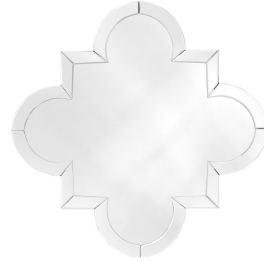

E I C H H O L T Z

SPECIFICATION SHEET

Item no.	108721
Item description	Mirror Mellon
Category	Mirrors
Type	Wall mirrors
Country of origin	China

ITEM MEASUREMENTS (CM / KG)

Dimensions	76,5 x 76,5 x D. 2 cm
Net weight	7

SPECIFICATIONS

Material(s)	Mirror glass MDF
Finish(es)/colour(s)	Bevelled mirror glass
Mirror hanging system	French cleat, horizontal & diagonal

PACKAGE INFORMATION (MTR/KG)

Package measurements	0,9 x 0,9 x 0,08
Volume	0,0648
Gross weight	8,20