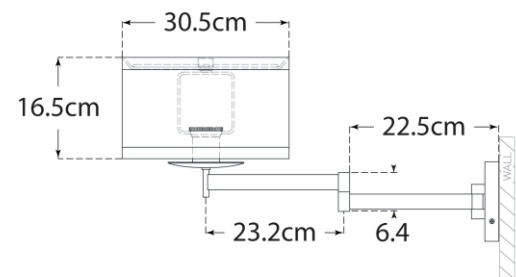

## Walker Swing Arm Sconce

Item # KS 2075LC-NL-EU

Designer: kate spade new york

Height: 29.2cm

Width: 35.6cm

Extension: 16 - 64.1cm

Backplate: 12.7cm Round

Finishes: BSL, G, LC

Shade Treatments: L, L/BL, NL

Shade Details: 30.5cm x 30.5cm x 16.5cm

Socket: E27 Keyless w/ Line Switch

Wattage: 60 A

IP Rating: IP20 Class I

Top View

Side View