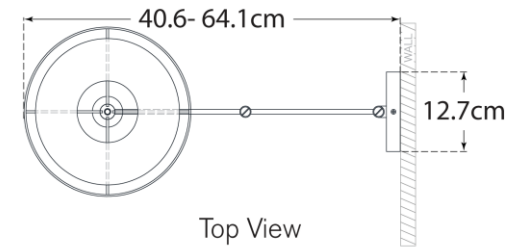

## Walker Swing Arm Sconce

Item # KS 2075LC-NL-EU

Designer: kate spade new york

Height: 29.2cm

Width: 35.6cm

Extension: 16 - 64.1cm

Backplate: 12.7cm Round

Finishes: BSL, G, LC

Shade Treatments: L, L/BL, NL

Shade Details: 30.5cm x 30.5cm x 16.5cm

Socket: E27 Keyless w/ Line Switch

Wattage: 60 A

IP Rating: IP20 Class I

Top View

Side View