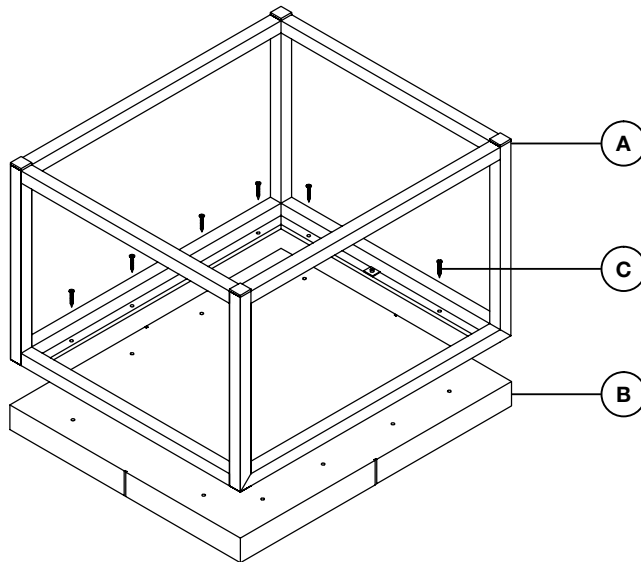

E I C H H O L T Z

104557 COFFEE TABLE MAGNUM

ASSEMBLY INSTRUCTION

PARTS

(A)

(B)

12x

(C)

1

2