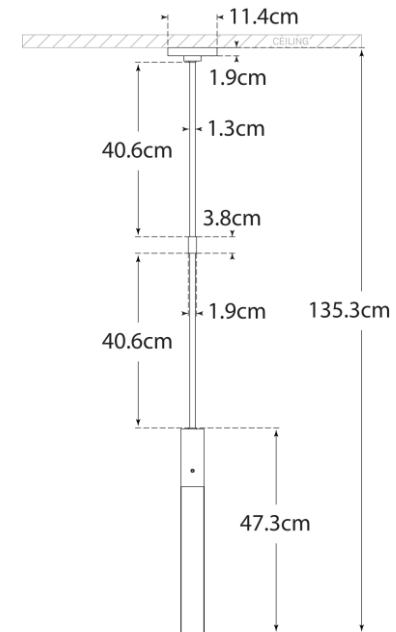

### Covet Tall Single Pendant

Item # KW 5111AB-ALB-EU

Designer: Kelly Wearstler

O/A Height: 135.9cm

Fixture Height: 47.6cm

Min. Custom Height: 52.7cm

Width: 11.4cm

Canopy: 11.4cm Square

Finishes: AB, BZ, PN

Shade Treatments: ALB

Socket: E27 Keyless

Wattage: 18 LED T

IP Rating: IP20 Class I

Note: Bulb Included | Custom Height Available

Front View