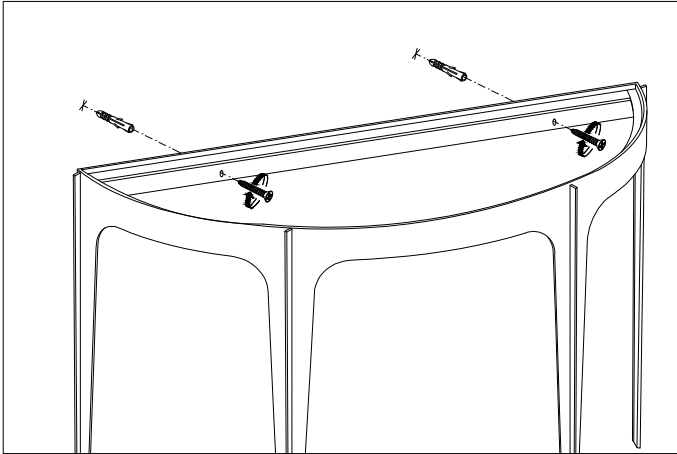

Item type

Console Table

Item name

Artemisa

Item number(s)

116104

Attention!

Place the item on a padded area to prevent damage to the item.

1. Mount the table to the wall wall by using wall mounting plugs and screws suitable to your wall type.

2. Insert the rubber caps and the place the glass.