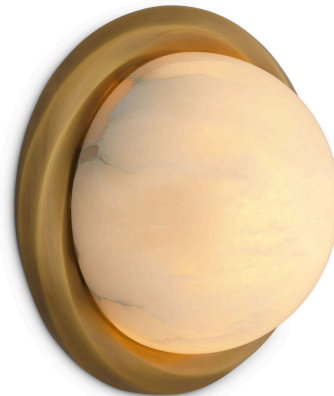

EICHHOLTZ

EST. 1992

SPECIFICATION SHEET

Item no.	118750
Item description	Wall Lamp Vigo antique brass finish Antique brass finish alabaster Alabaster is a natural material, each piece differs in color, opacity and veining
Suitable for	Indoor use/dry locations only
Net weight (kg)	2.3
Net weight (lbs)	5.07

DIMENSIONS

Dimensions (cm)	Ø 22.5 D. 11 H. 22.5 cm
Dimensions (inch)	Ø 8.86" D. 4.33" H. 8.86"
Wall/ceiling plate dimensions (cm)	Ø 18 H. 2 cm
Wall/ceiling plate dimensions (inch)	Ø 7.09" H. 0.79"
Wire length (cm)	160
Wire length (inch)	62.99

MATERIALS

118750	Wall Lamp Vigo antique brass finish Copper Alabaster
--------	---

SPECIFICATIONS

Assembly required?	No assembly required
Lamp holder	E14
Lamp holder qty	1
Plug	Not applicable
Voltage	220 - 240 Volt
Rec. bulb wattage (max)	5 watt
Wattage (max)	5 watt
Light source	Not included
Dimmer	Dimmable, dimmer not included
Switch	Not applicable
Shade support	Not applicable
Wire	2 core + earth wire (0,75mm ²)