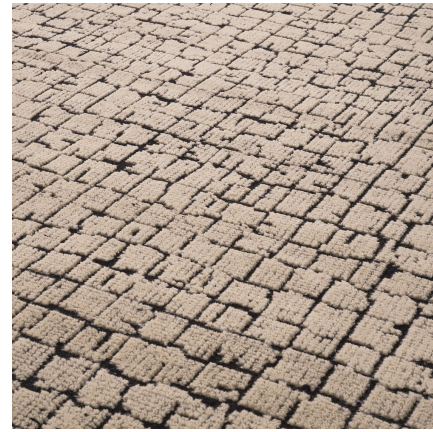

E I C H H O L T Z

EST. 1992

SPECIFICATION SHEET

Item no.	117587
Item description	Carpet Nirvana black ivory 300 x 400 cm Black & ivory Hand knotted 100% wool
Suitable for	Indoor use/dry locations only
Net weight (kg)	29.45
Net weight (lbs)	64.91

DIMENSIONS

Dimensions (cm)	L. 400 W. 300 cm
Dimensions (inch)	L. 157.48" W. 118.11"

MATERIALS

117587	Carpet Nirvana black ivory 300 x 400 cm Wool Cotton
--------	--

SPECIFICATIONS

Pile height (mm)	5
Pile weight (g/m ²)	3230